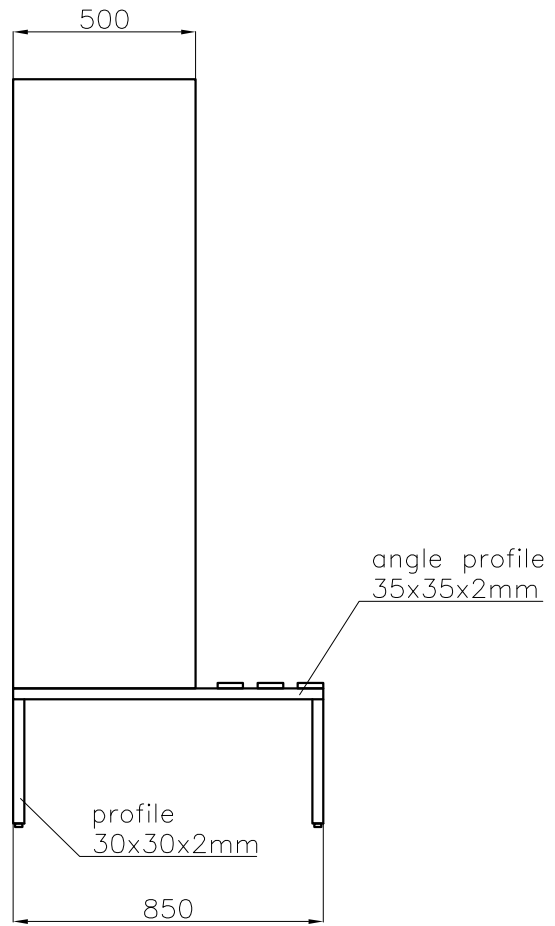

DOUBLE LOCKER WITH BENCH

- made of 0,8mm galvanised steel sheet
- steel/wooden bench on request

TOP VIEW

WETCAB Trading <small>sp. z o.o.</small>	Project:
	Description: DOUBLE LOCKER WITH BENCH
Drawn by: M. Kazmierski	Drawing No.: 002