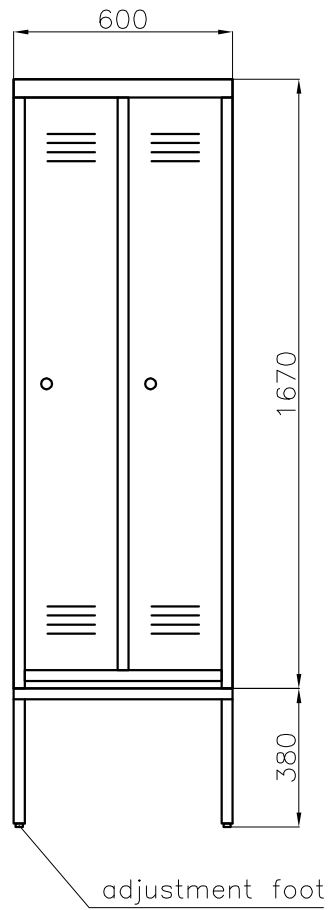

DOUBLE LOCKER WITH BENCH

- made of 0,8mm galvanised steel sheet
- steel/wooden bench on request

TOP VIEW

WETCAB Trading <small>sp. z o.o.</small>	Project:
	Description: DOUBLE LOCKER WITH BENCH
Drawn by: M. Kazmierski	Drawing No.: 002