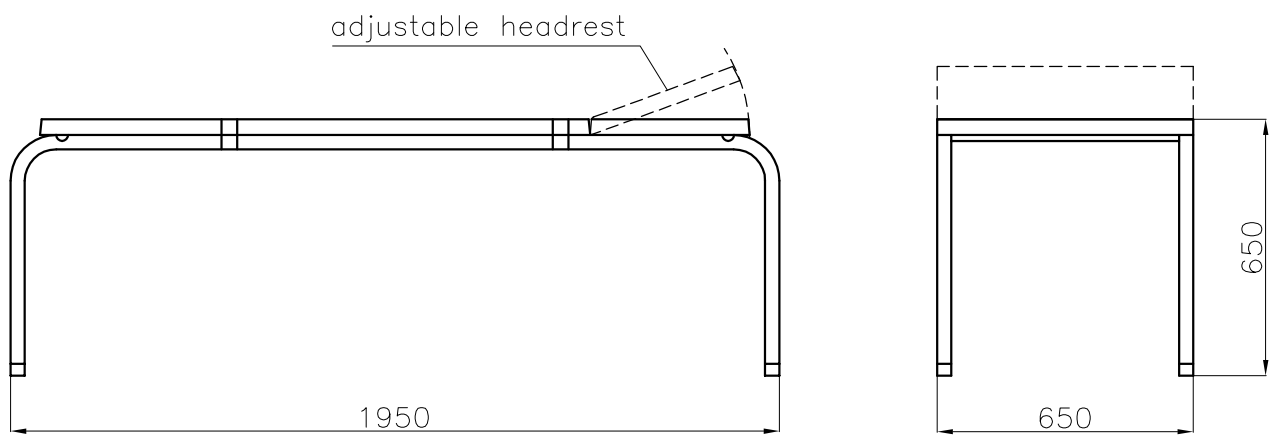

## EXAMINATION DIVAN

- made of galvanised steel
- flange for deck fixing
- headrest adjustable
- covered with green leather imitation
- optional: 2 adjustable security belts, incl. catch
- further designs on request

Powderpainted: RAL: 9002  
Weight: appr. 32 Kg

<b>WETCAB</b> <b>Trading</b> <small>S.p. z o.o.</small>	Project:
	Description: <b>EXAMINATION DIVAN</b>
Drawn by: M. Kazmierski	Drawing No.: <b>004</b>