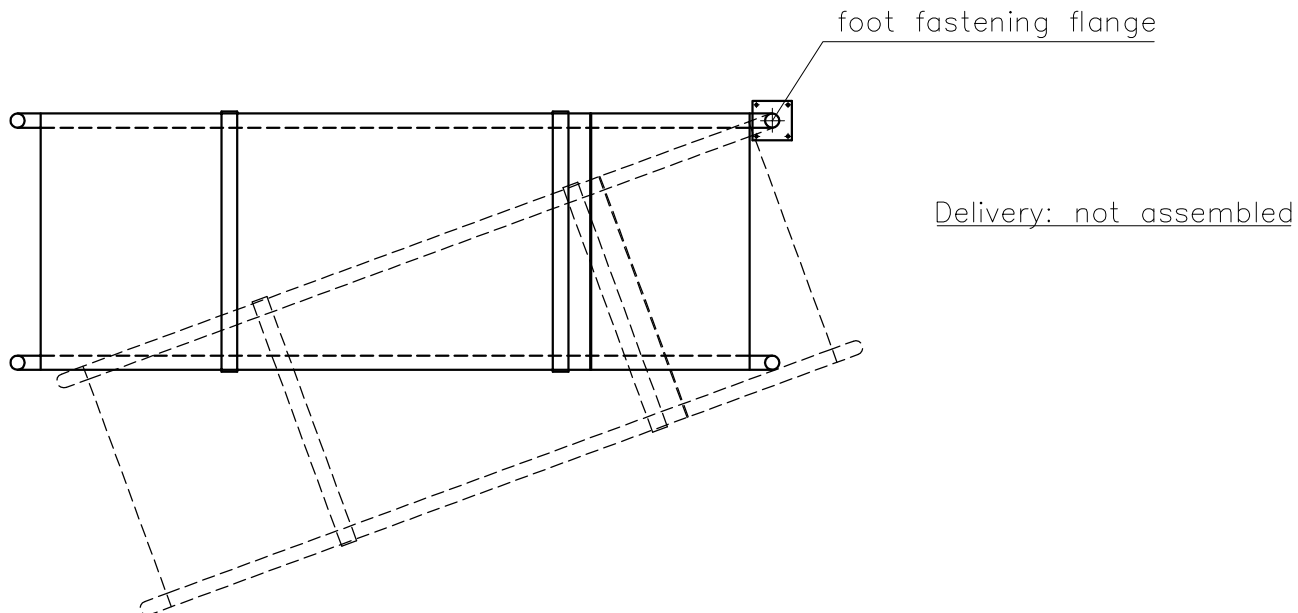

## EXAMINATION DIVAN

- made of galvanised steel
- flange for deck fixing
- headrest adjustable
- covered with green leather imitation
- optional: 2 adjustable security belts, incl. catch
- further designs on request

Powderpainted: RAL: 9002  
Weight: appr. 32 Kg

<b>WETCAB</b> <b>Trading</b> <small>S.p. z o.o.</small>	Project:
	Description: <b>EXAMINATION DIVAN</b>
Drawn by: M. Kazmierski	Drawing No.: <b>004</b>