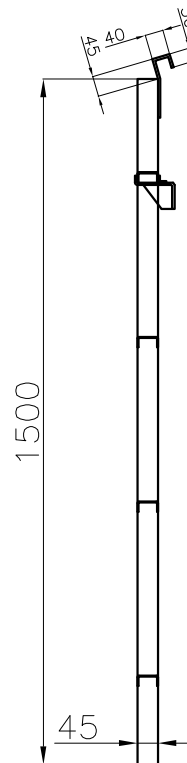

# LADDER

- made of galvanized square pipe
- with 4 steps and hook
- steps faced with rubber
- incl. wall holder

delivery in Alu on request

Powderpainted: RAL 9002  
Weight: appr. xx kg

B — B

|   |                               |
|---|-------------------------------|
| <b>WETCAB</b><br><b>Trading</b><br><small>S.p. z o.o.</small> | Project:                      |
|   | Description:<br><b>LADDER</b> |
| Drawn by:<br>M. Kazmierski                                    | Drawing No.:<br><b>013</b>    |