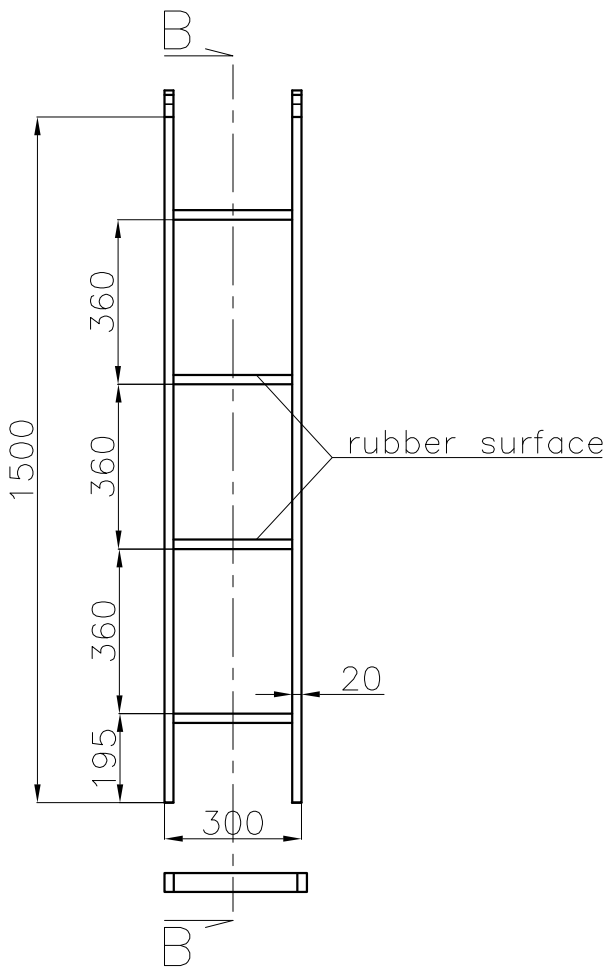

# LADDER

- made of galvanized square pipe
- with 4 steps and hook
- steps faced with rubber
- incl. wall holder

delivery in Alu on request

Powderpainted: RAL 9002  
Weight: appr. xx kg

B — B

|   |                               |
|---|-------------------------------|
| <b>WETCAB</b><br><b>Trading</b><br><small>S.p. z o.o.</small> | Project:                      |
|   | Description:<br><b>LADDER</b> |
| Drawn by:<br>M. Kazmierski                                    | Drawing No.:<br><b>013</b>    |