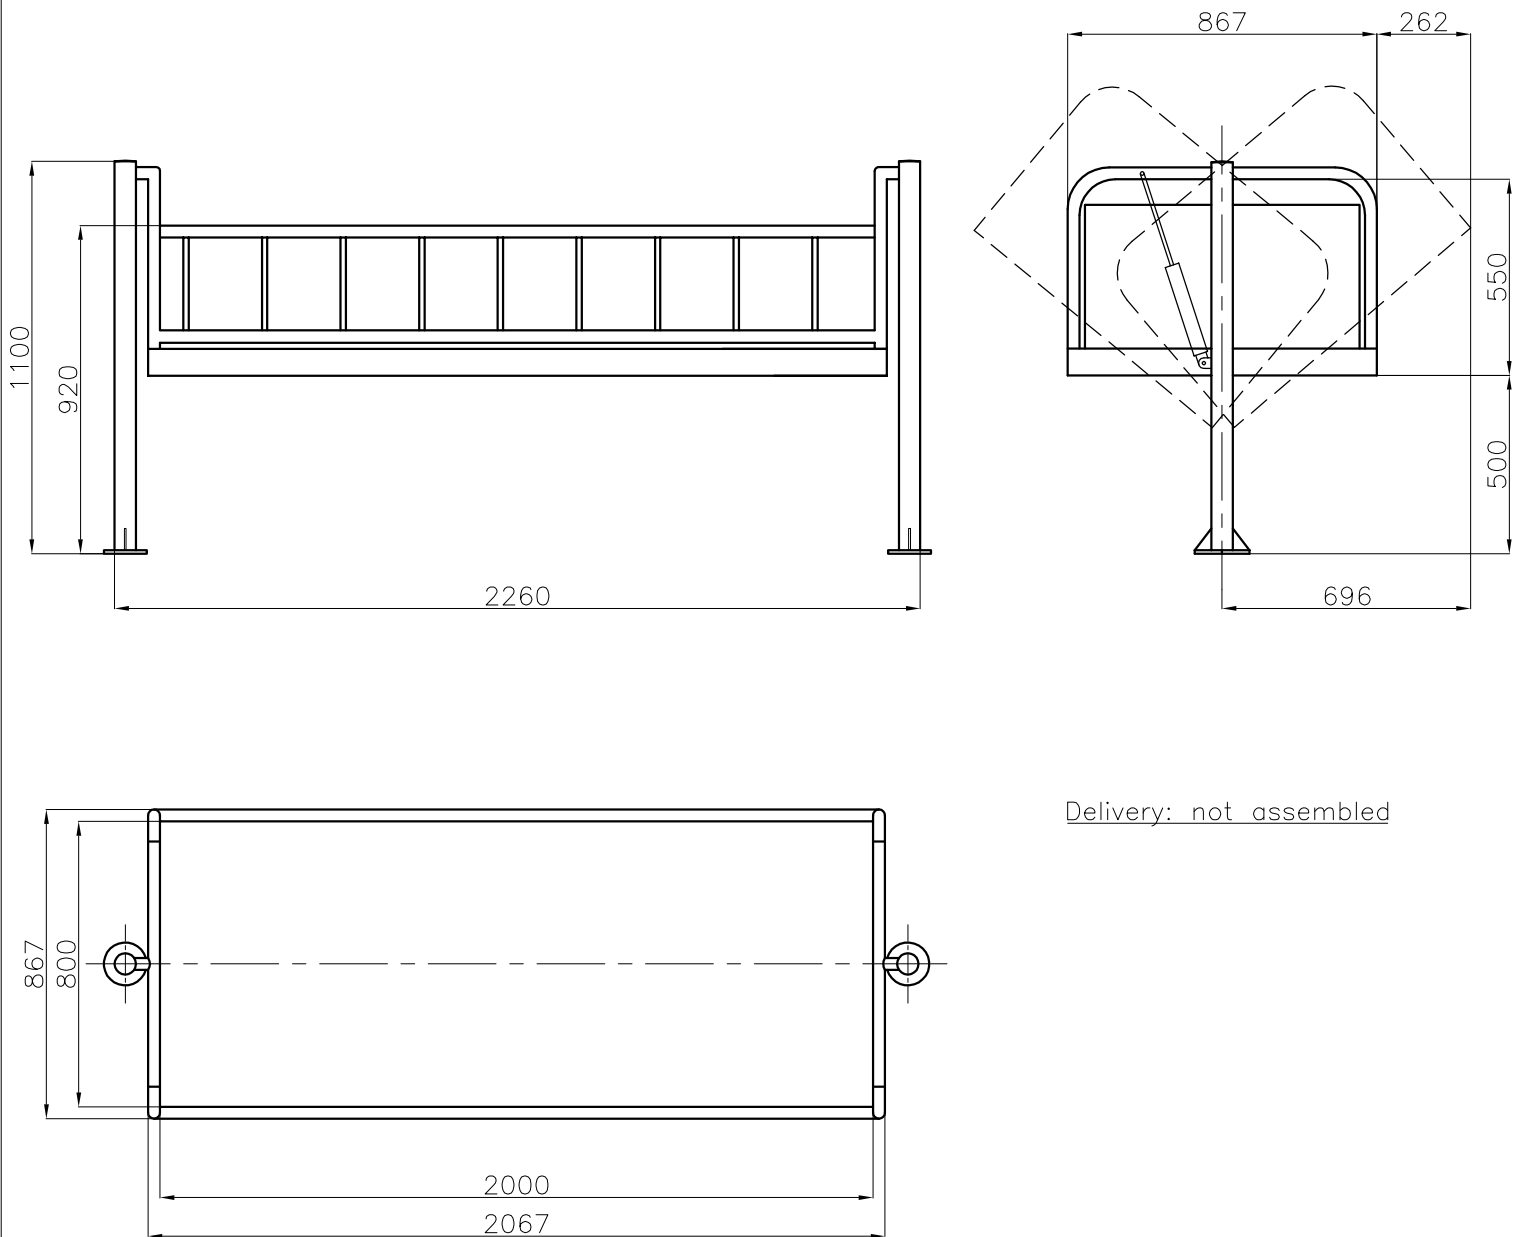

PENDELUM BED

- made of galvanized steel
- covered with spiral netting mat
- head-and footpart with plastic laminated chipboard, white
- adjustable headrest
- side screen hinged
- suspension with vibration damper
- holding device
- for mattress size 2000x800mm (but without mattress)

Powderpainted: RAL 9002
Weight: appr. 42 Kg

Delivery: not assembled

WETCAB <i>Trading</i>	Project:
	Description: PENDELUM / SWINGING BED
Drawn by: M. Kazmierski	Drawing No.: 003